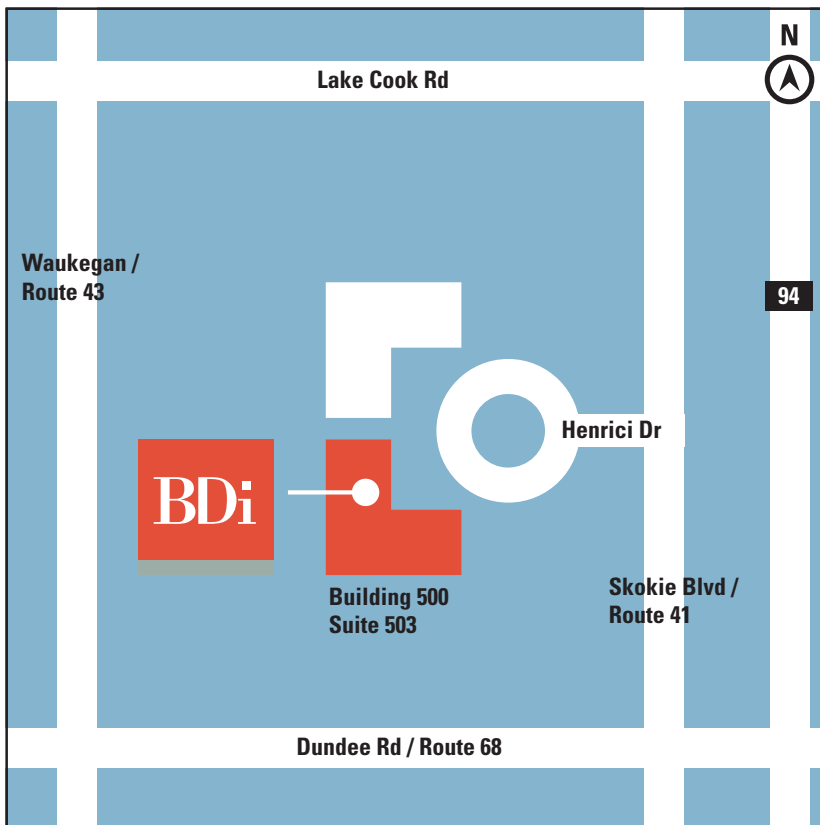

Map not to scale

From North:

I-294 South to Lake Cook Road Exit
 East on Lake Cook Road to Skokie Blvd
 South on Skokie Blvd to Henrici Drive
 West on Henrici Drive to
 450 Office Court

From Chicago South:

I-94 North to IL-68 Dundee Road Exit
 West on Dundee Road to first stoplight — Skokie Blvd
 North on Skokie Blvd to Henrici Drive
 West on Henrici Drive to
 450 Office Court

or

I-294 West / North to Willow Road Exit
 East on Willow Road to IL-43 Waukeegan Road
 North on Waukeegan Road to IL-68 Dundee Road
 West on Dundee Road to first stoplight — Skokie Blvd
 North on Skokie Blvd to Henrici Drive
 West on Henrici Drive to
 450 Office Court

From West:

I-90 East to I-294 West / North
 I-294 West / North to Willow Road Exit
 East on Willow Road to IL-43 Waukeegan Road
 North on Waukeegan Road to IL-68 Dundee Road
 East on Dundee Road to first stoplight — Skokie Blvd
 North on Skokie Blvd to Henrici Drive
 West on Henrici Drive to
 450 Office Court